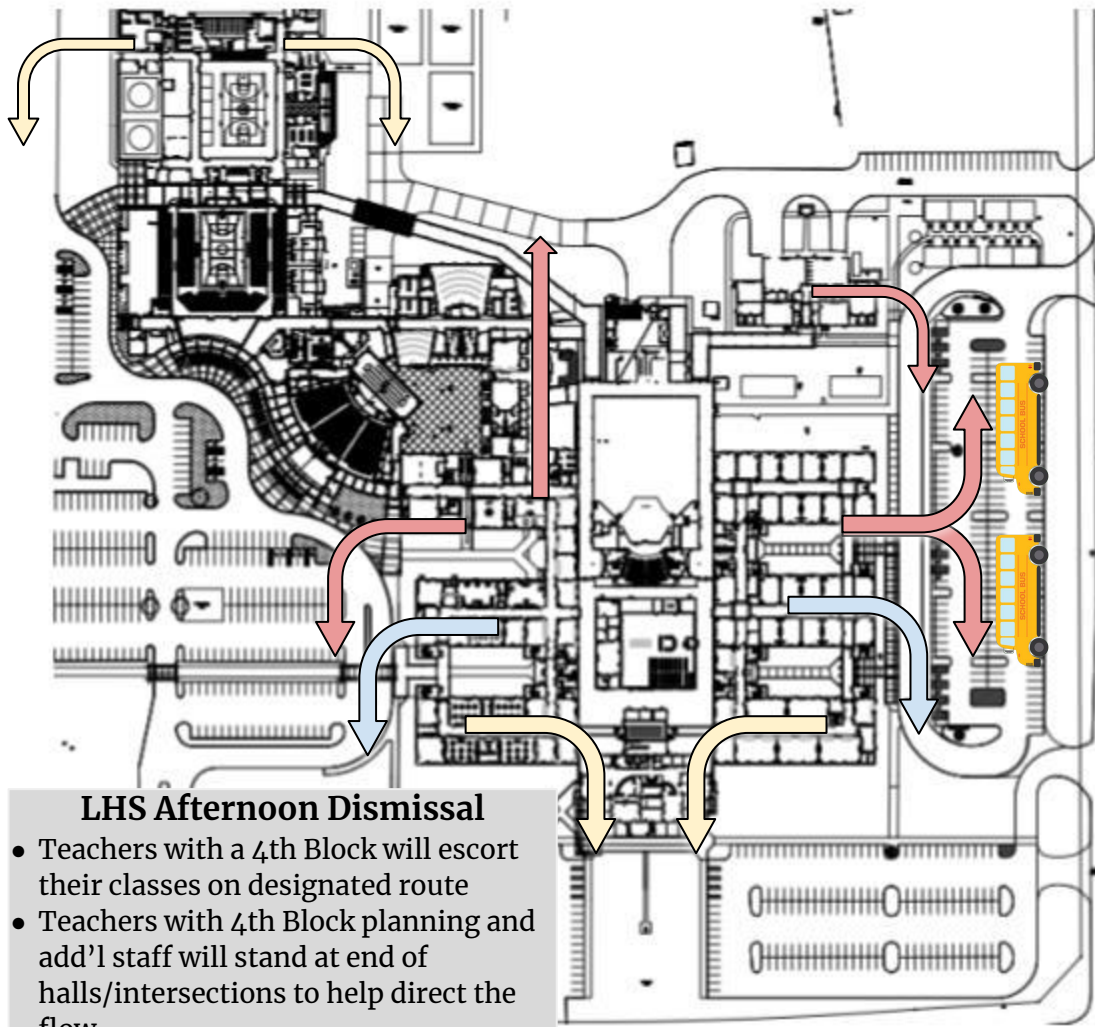

Bus Riders
3:15
Dismissal

3:24
Dismissal

3:22
Dismissal

3:20
Dismissal

Bus Riders
3:15
Dismissal

3:24
Dismissal

3:22
Dismissal

3:20
Dismissal

LHS Afternoon Dismissal

- Teachers with a 4th Block will escort their classes on designated route
- Teachers with 4th Block planning and add'l staff will stand at end of halls/intersections to help direct the flow.